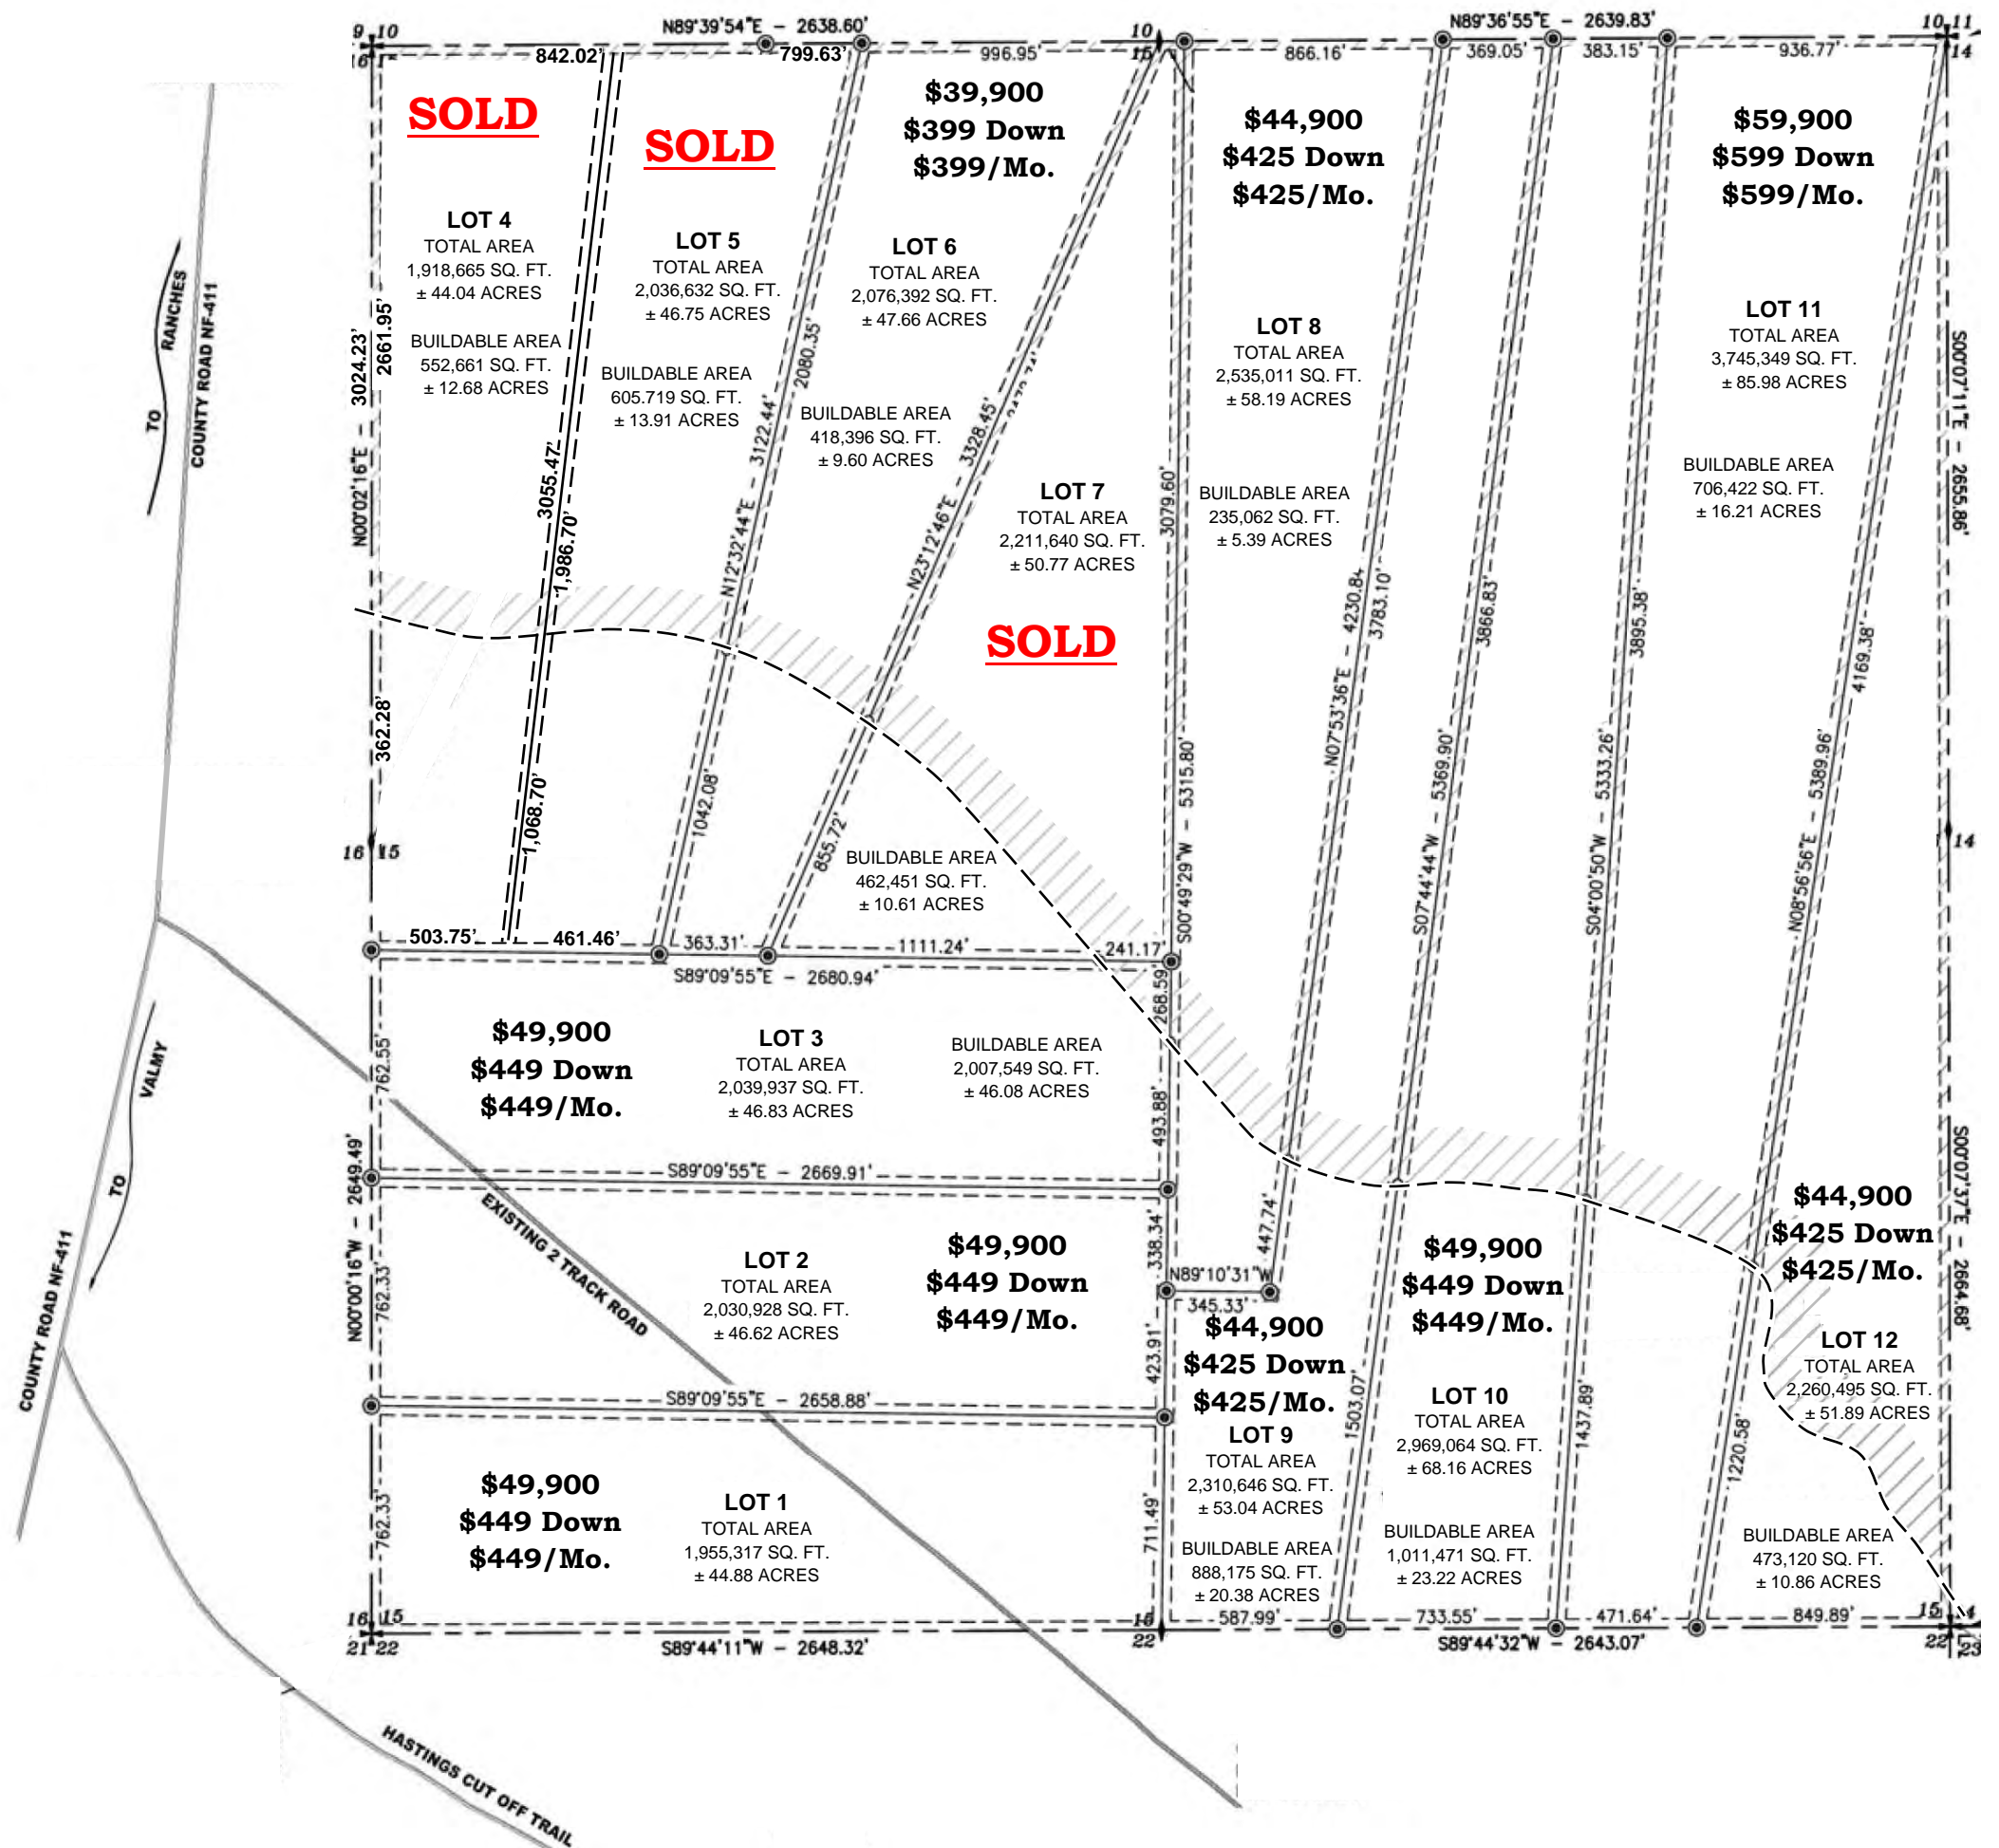

North Valmy West

VICINITY MAP
NO SCALE

Estimated Flood Plain